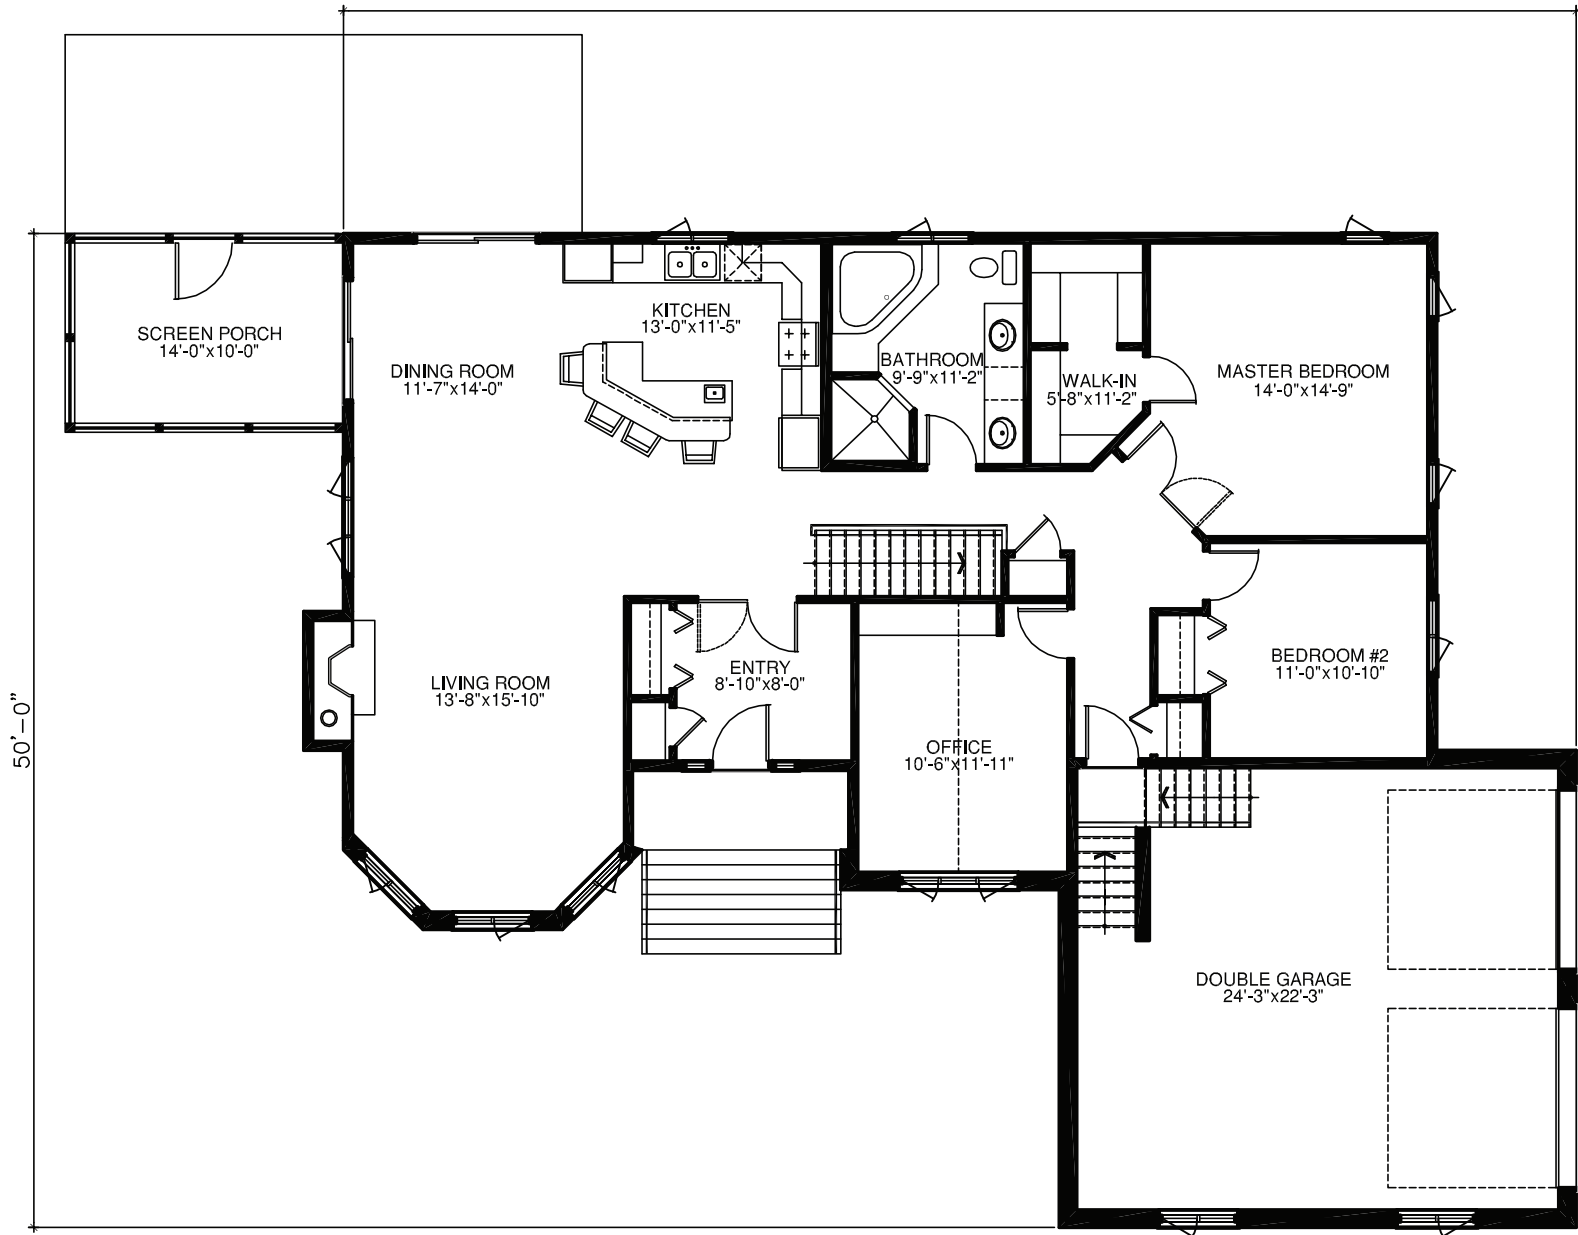

62'-0"

**PEUPLIER
(Bungalow)**

Ground floor / Rez-de-chaussée
1657 sq. ft. / Pieds carrés

Northwood
Custom Built
MAISONS ET CHALETs

613-820-8872
info@northwoodhc.com
NorthwoodHC.com